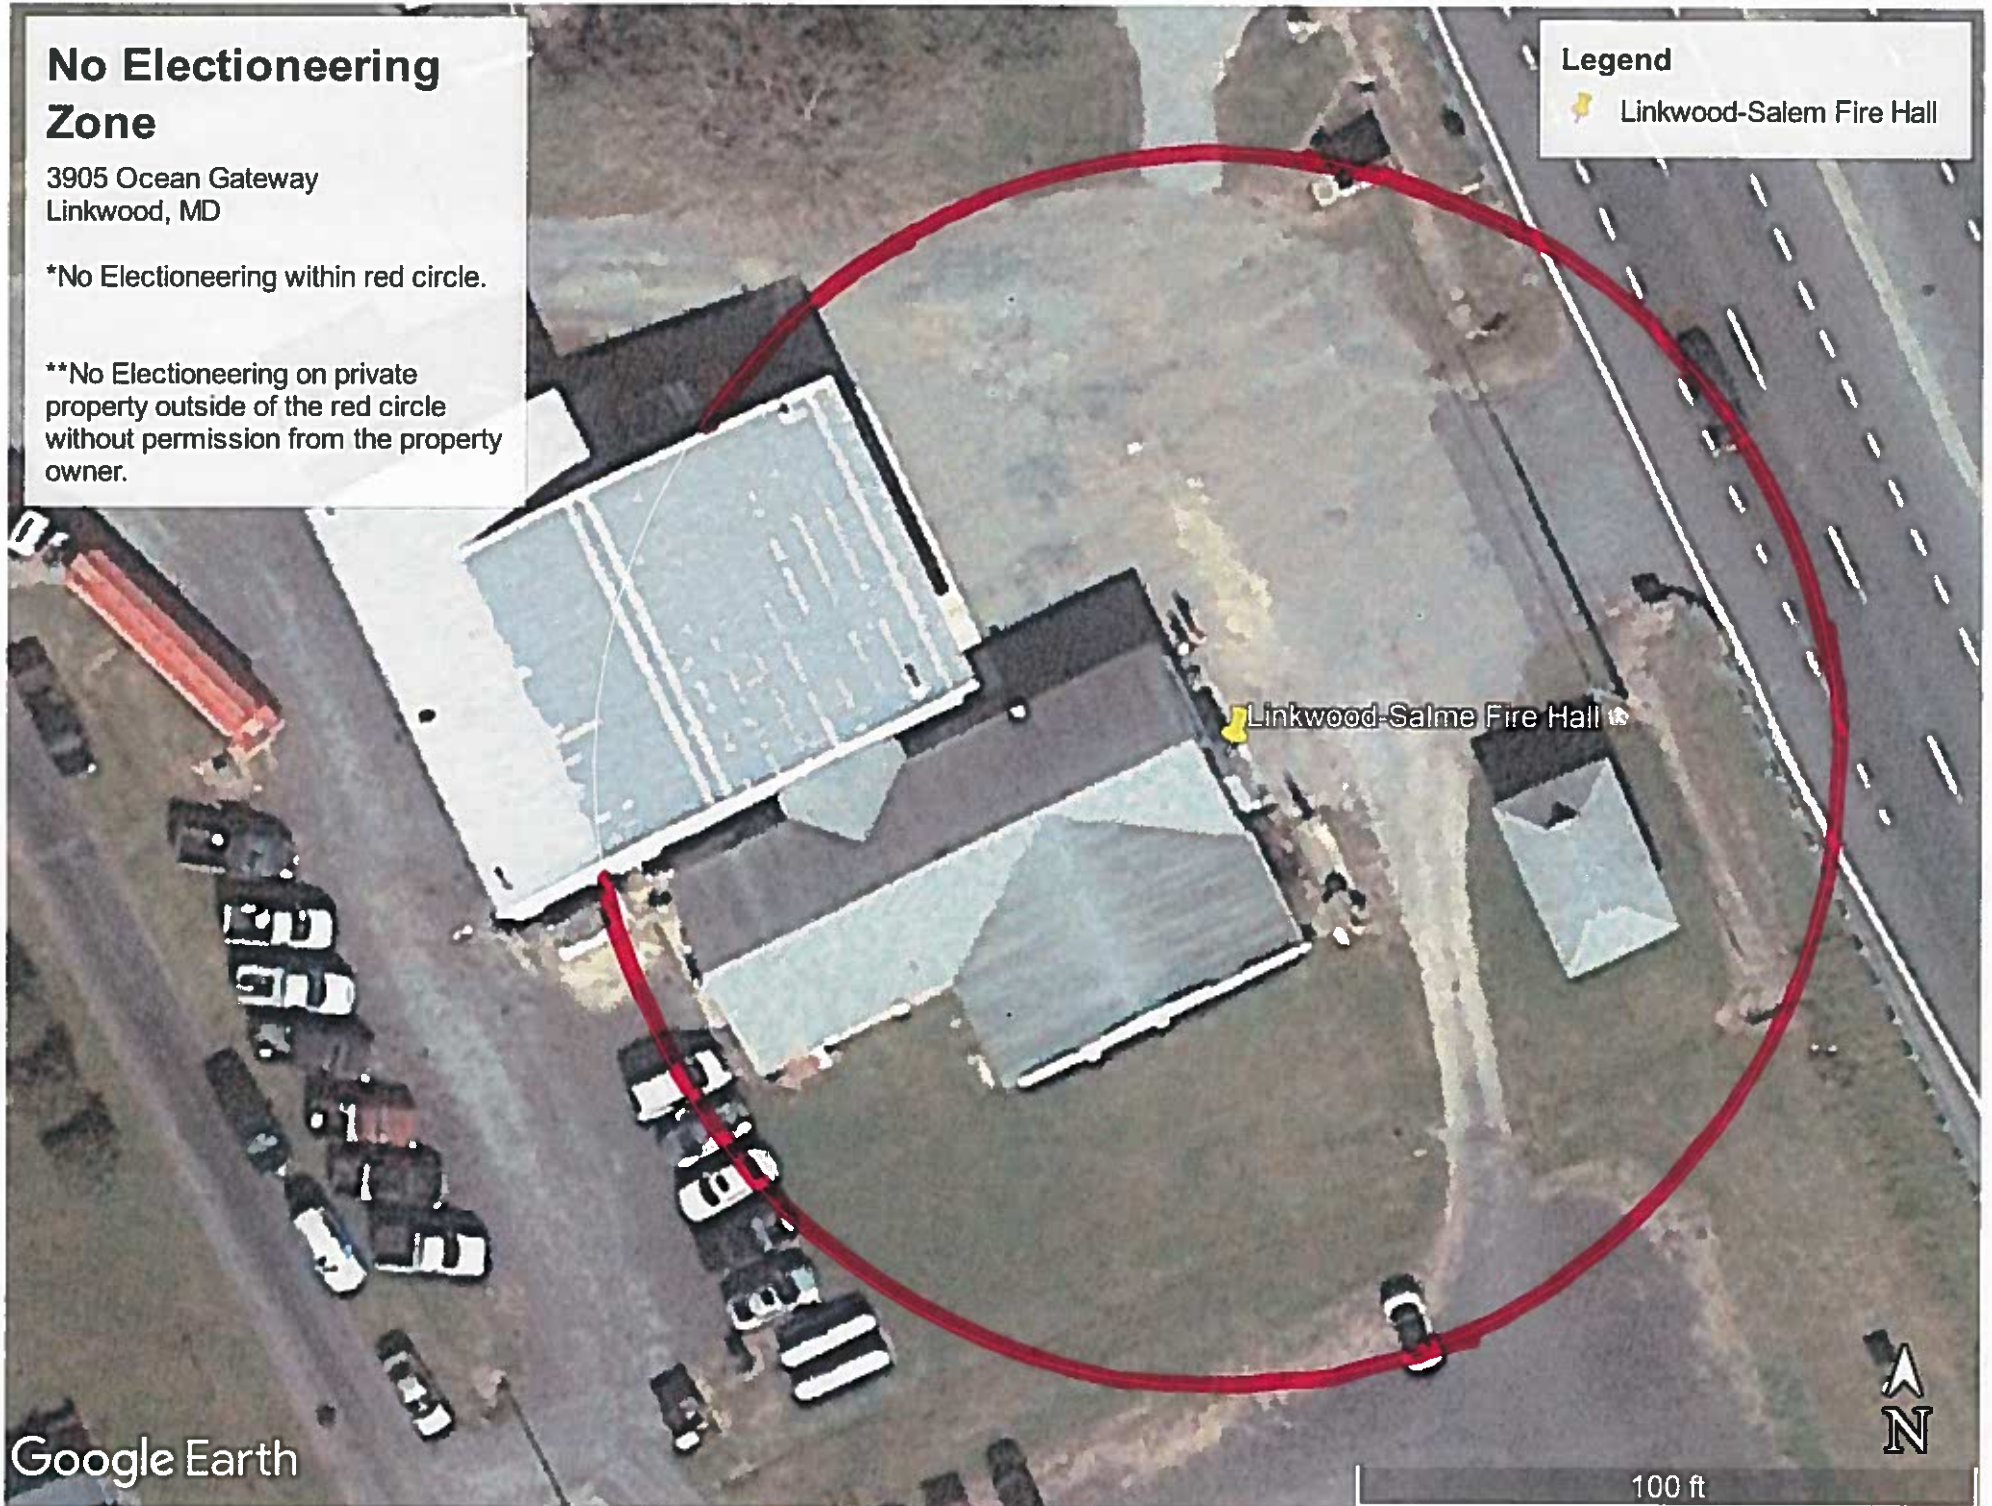

# No Electioneering Zone

3905 Ocean Gateway  
Linkwood, MD

\*No Electioneering within red circle.

\*\*No Electioneering on private property outside of the red circle without permission from the property owner.

## Legend

 Linkwood-Salem Fire Hall

Google Earth

100 ft