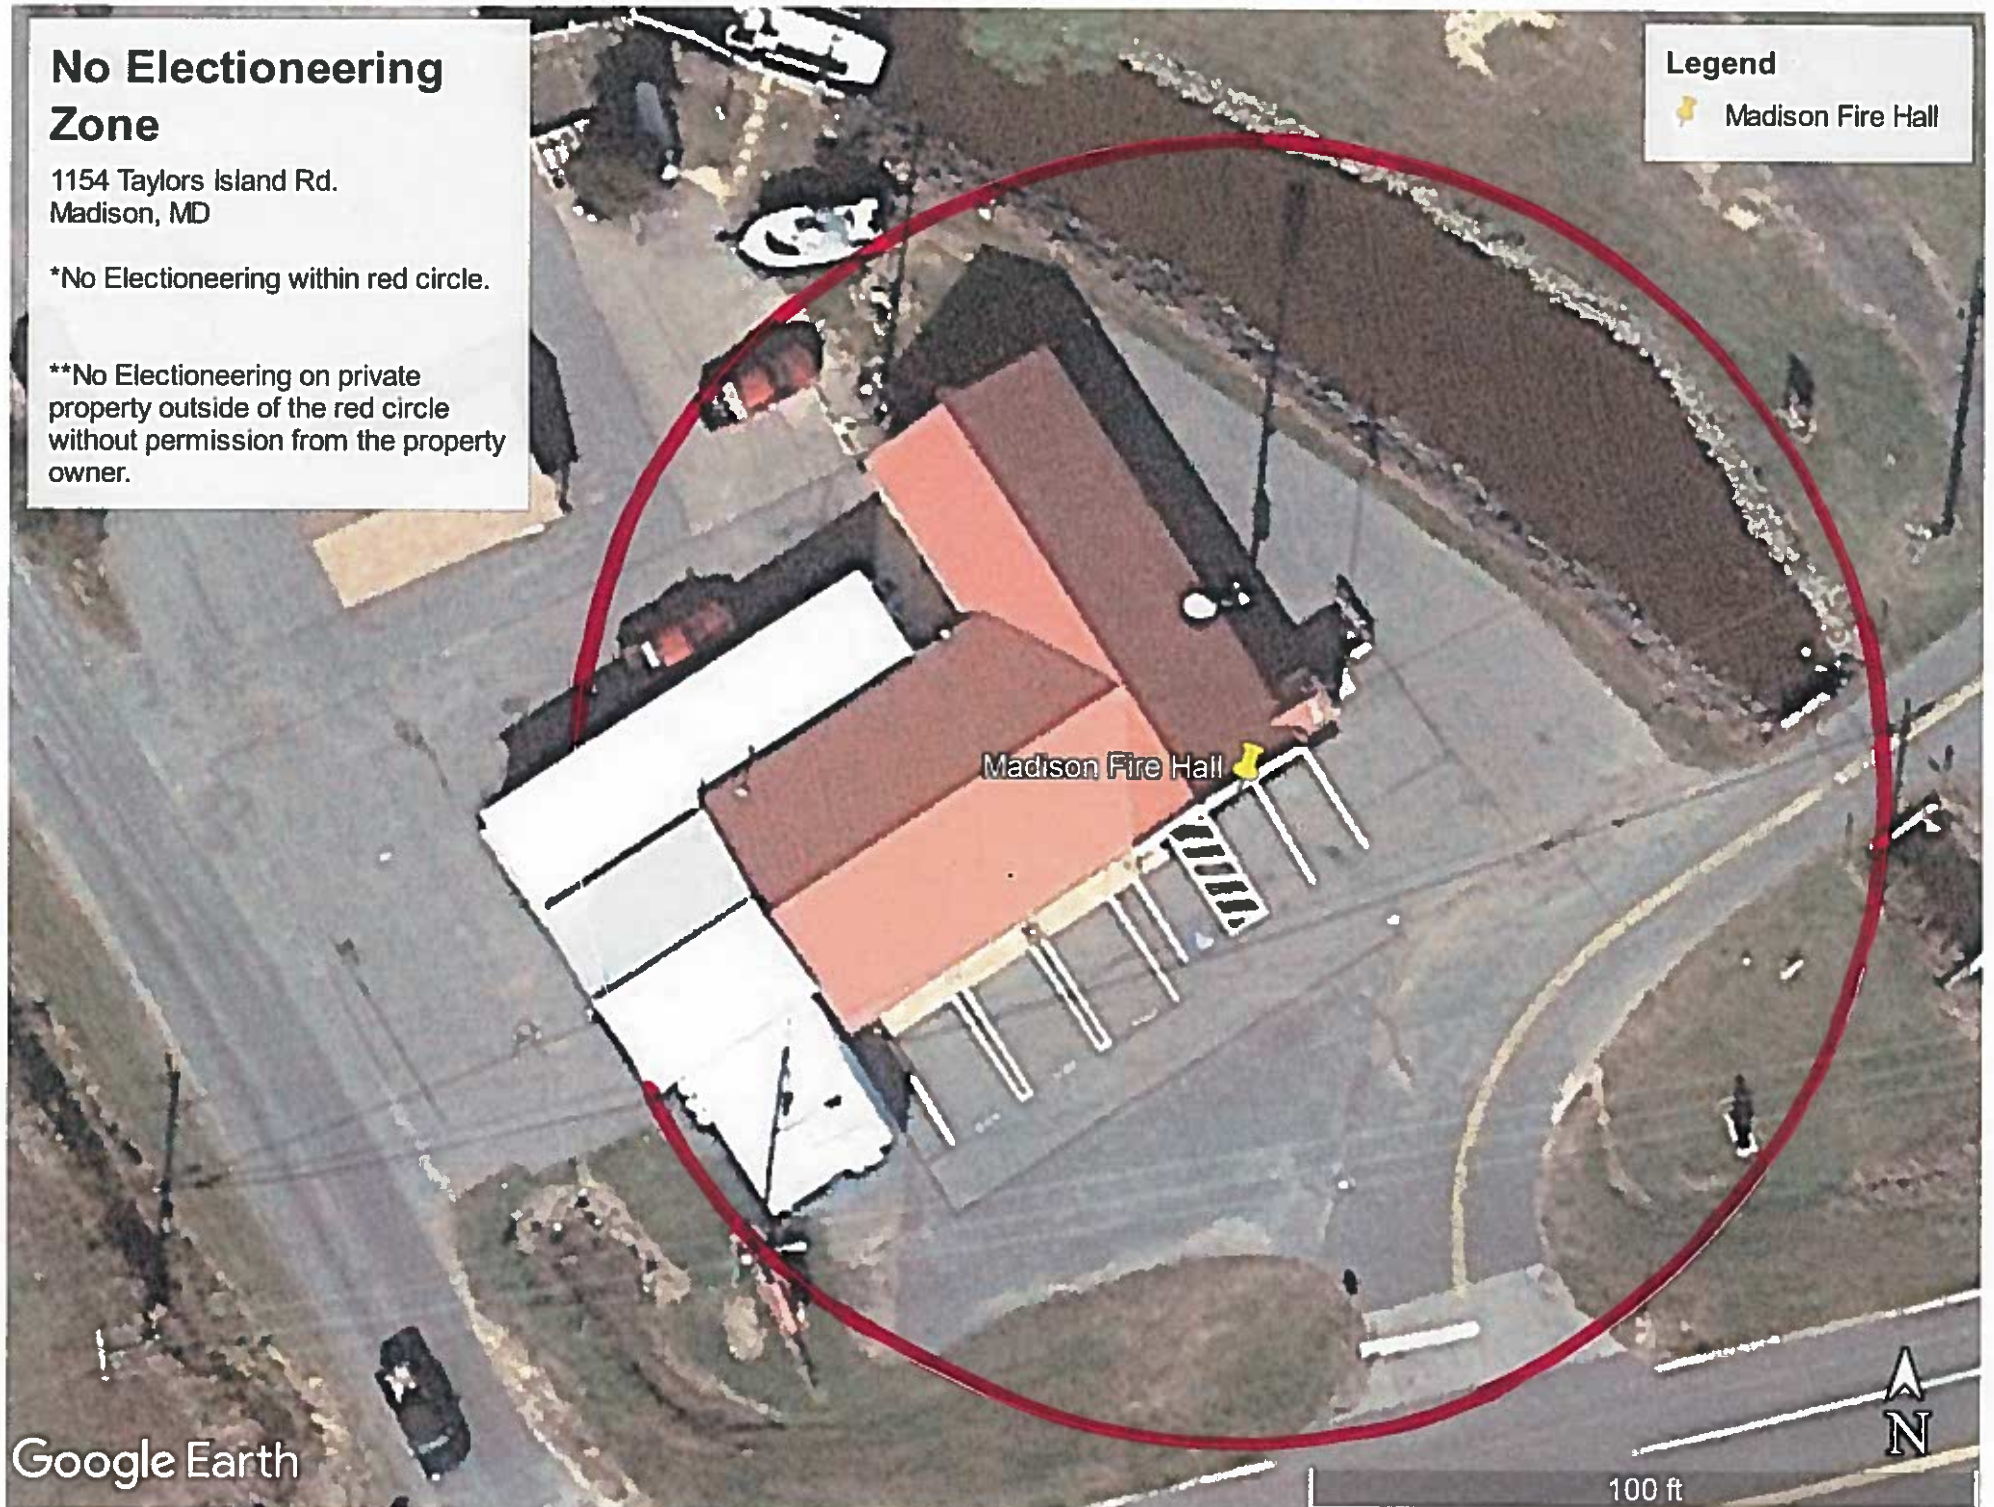

No Electioneering Zone

1154 Taylors Island Rd.
Madison, MD

*No Electioneering within red circle.

**No Electioneering on private property outside of the red circle without permission from the property owner.

Legend

 Madison Fire Hall

Google Earth

100 ft