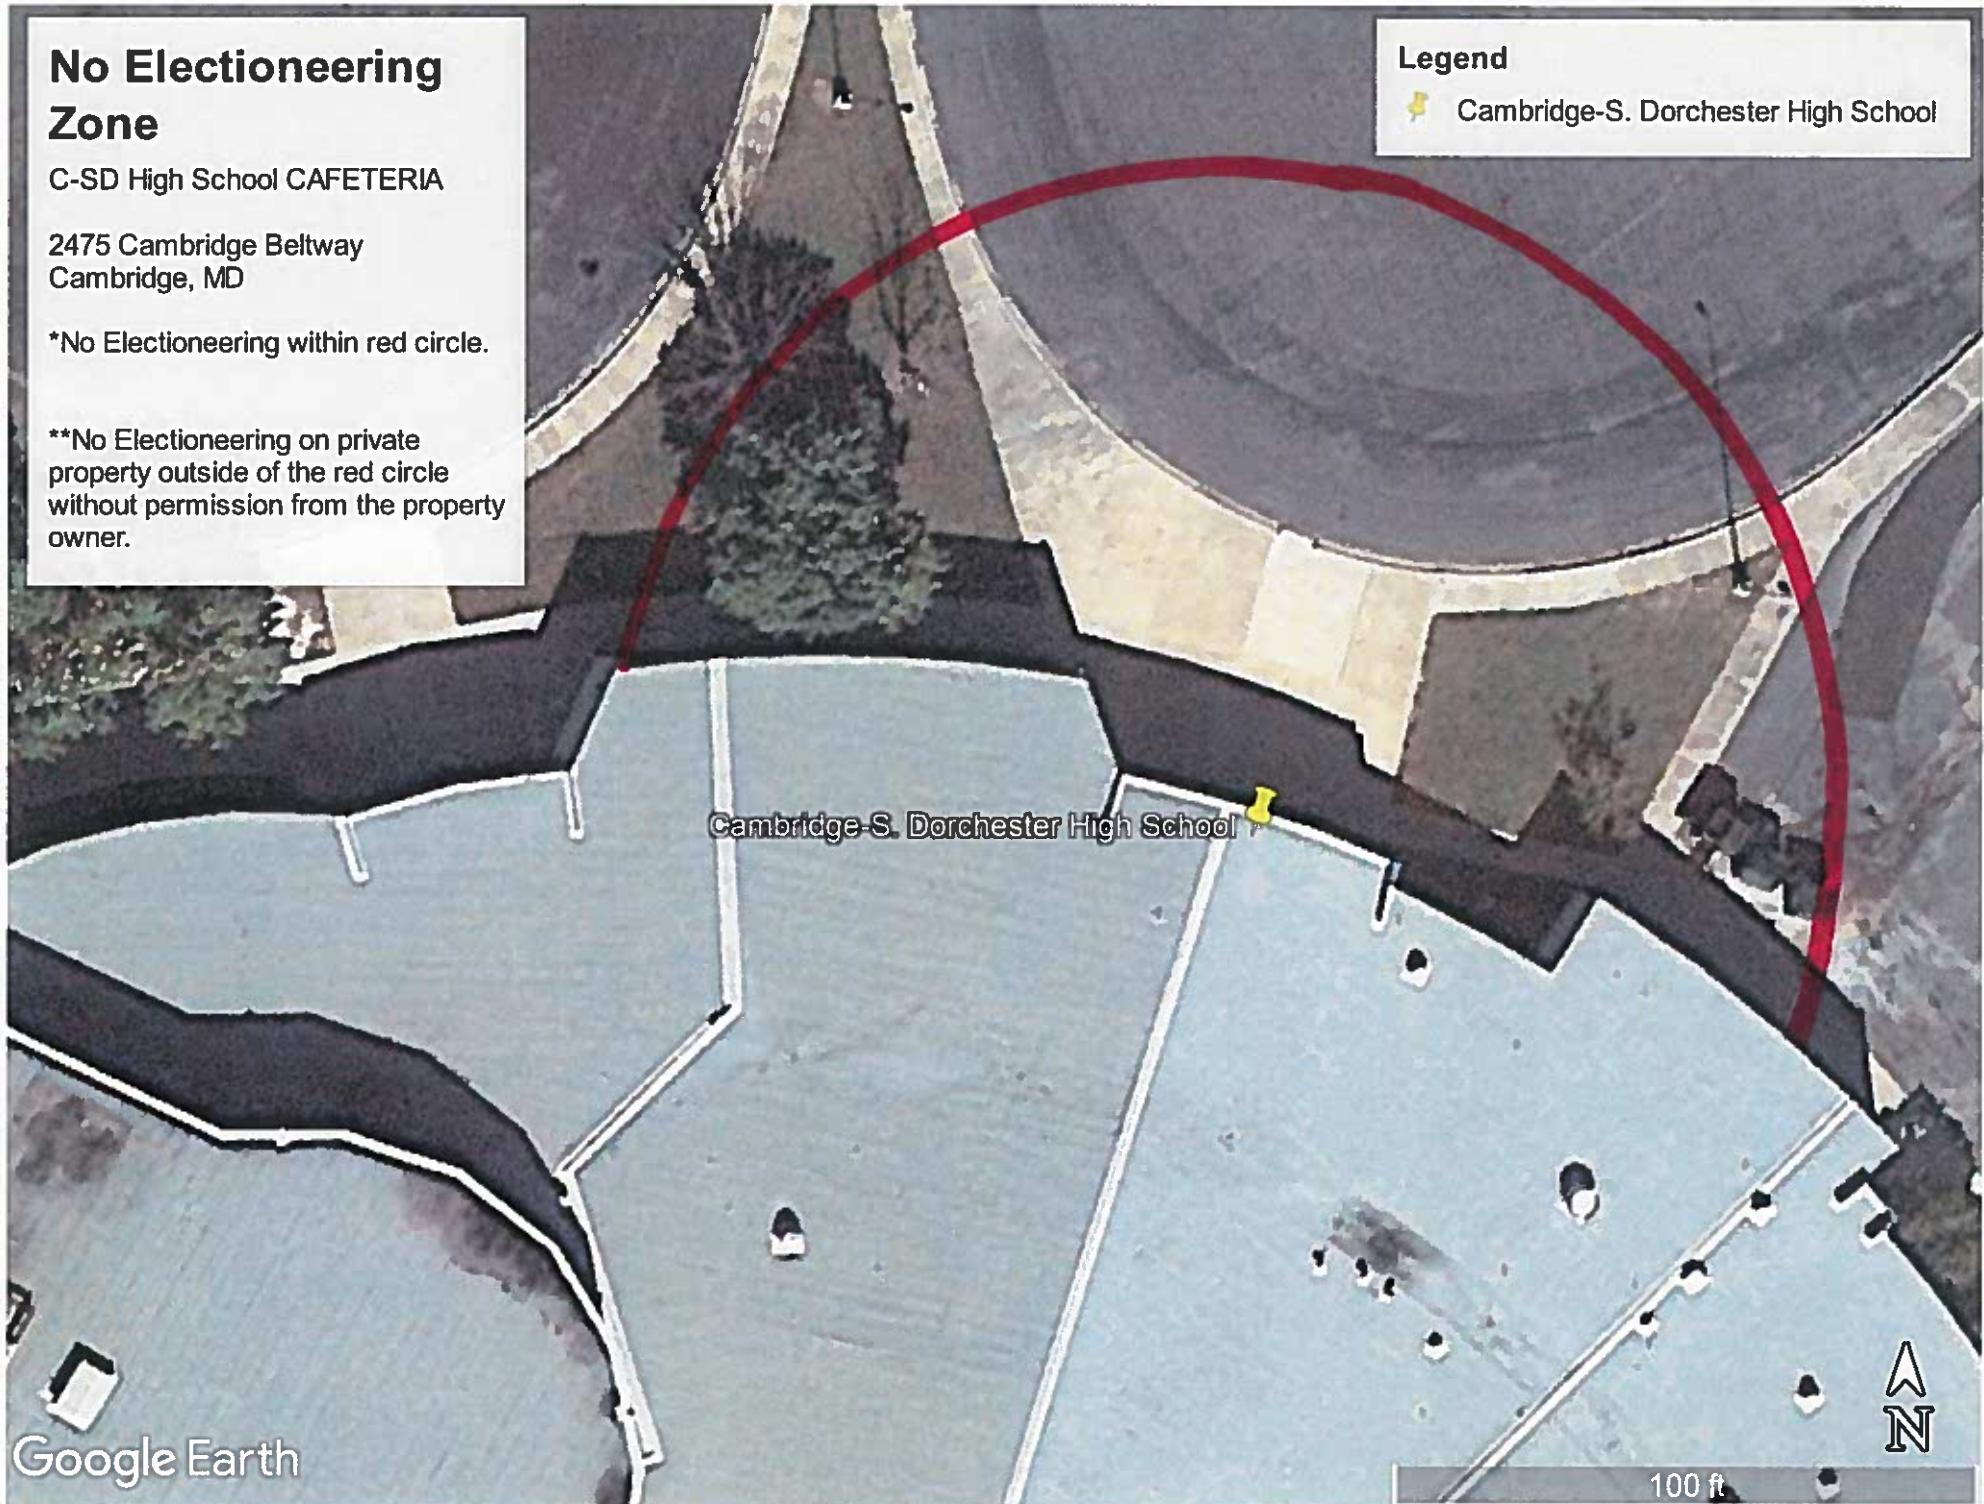

# No Electioneering Zone

C-SD High School CAFETERIA

2475 Cambridge Beltway  
Cambridge, MD

\*No Electioneering within red circle.

\*\*No Electioneering on private property outside of the red circle without permission from the property owner.

## Legend

 Cambridge-S. Dorchester High School

Google Earth

100 ft