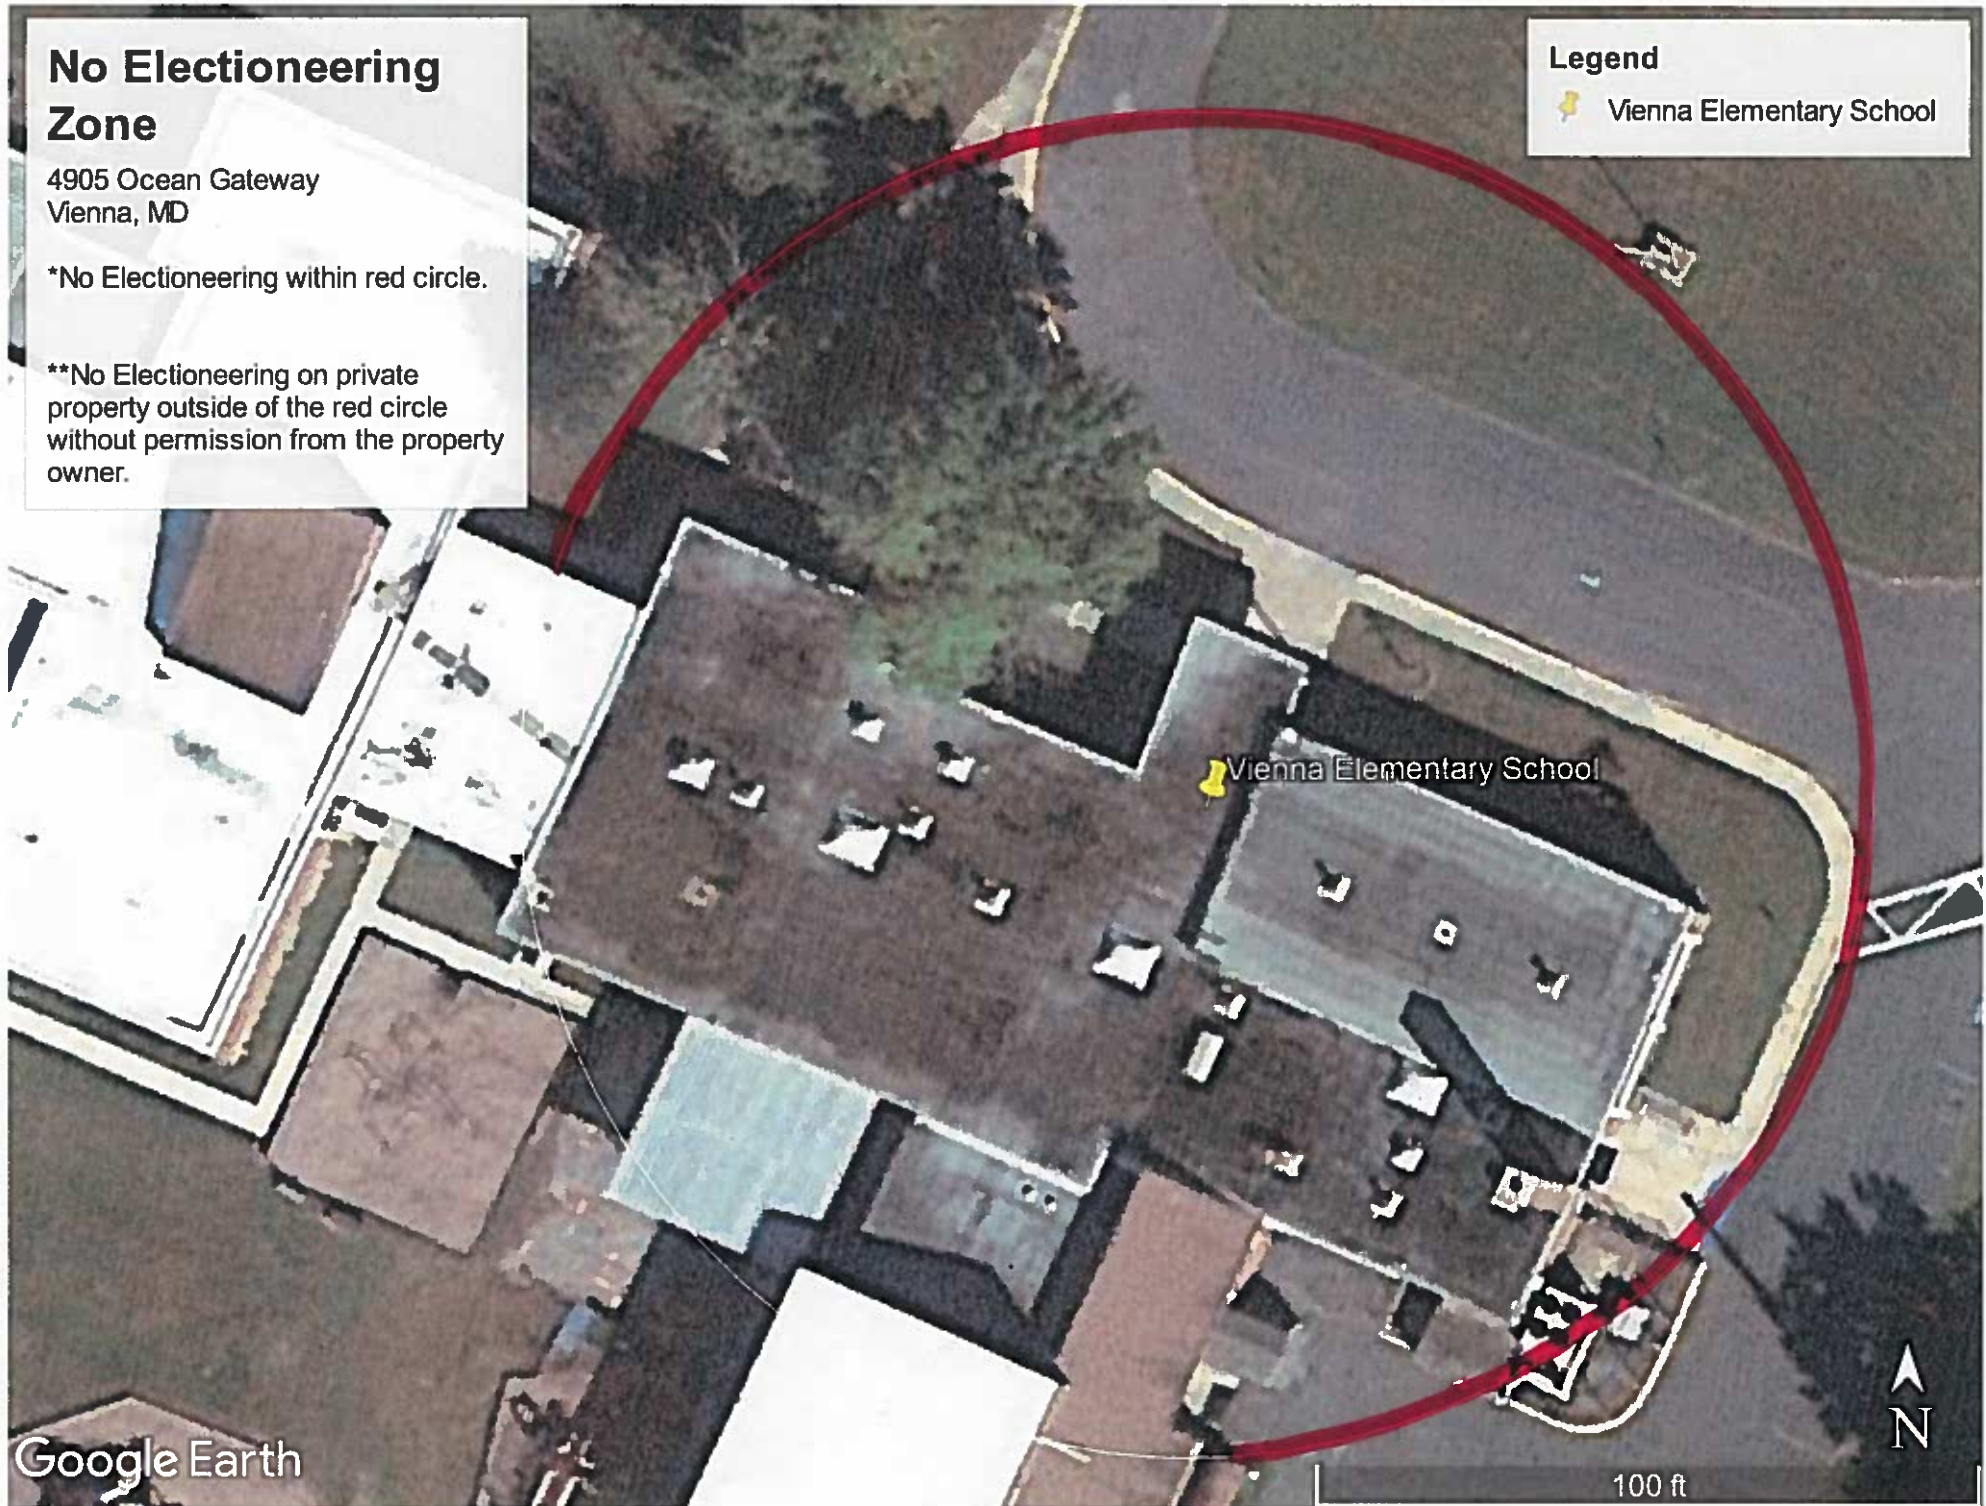

No Electioneering Zone

4905 Ocean Gateway
Vienna, MD

*No Electioneering within red circle.

**No Electioneering on private property outside of the red circle without permission from the property owner.

Legend

 Vienna Elementary School

Google Earth

100 ft

N